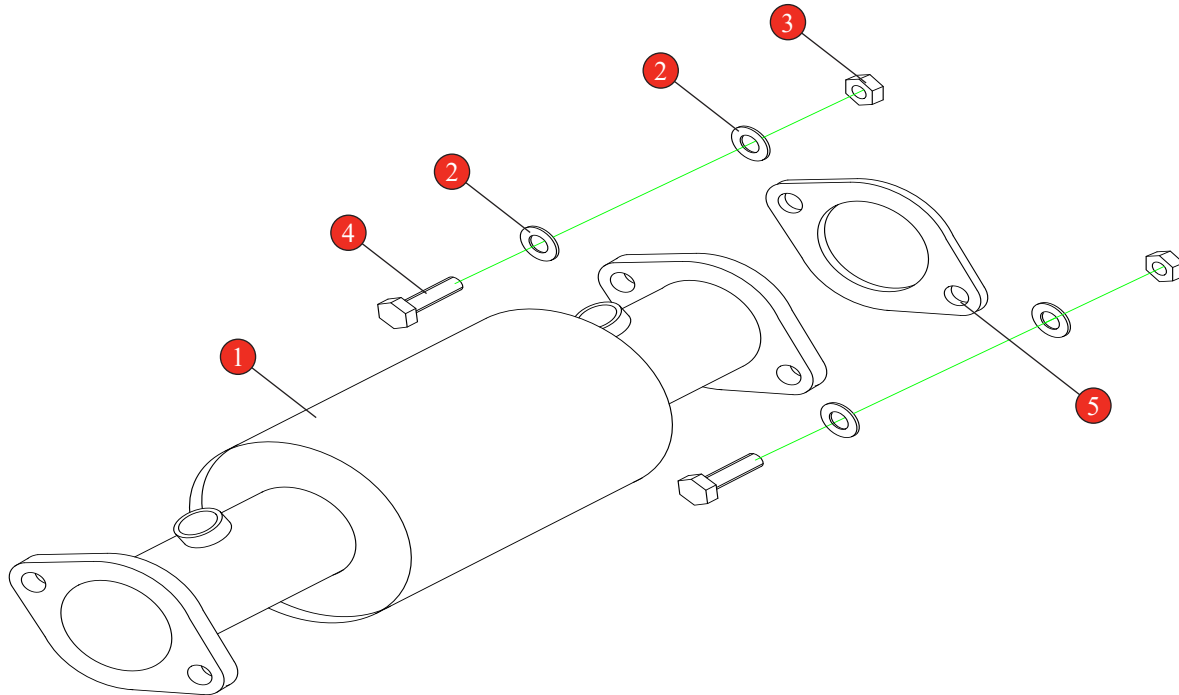

Car	Hyundai i30 N / N Performance GPF Model	Part No.	SHYP102
Year	2018 - Current	Fit Kits	334FK
Notes	Where not supplied use original fittings. Use original gaskets between flanges.	Features	Pipe Diameter:- 76.2mm

Estimated Fitting Time: 60 Minutes

NO.	PART NO.	DESCRIPTION	QTY
1	009HY	Resonated GPF Delete	1
Fit Kit			
2	Z017.11201	M12 Washer	4
3	Z017.10182	M12 Nut	2
4	Z017.12791	M12 x 35mm Hex Set Screw	2
5	Z033.10062	Gasket	1